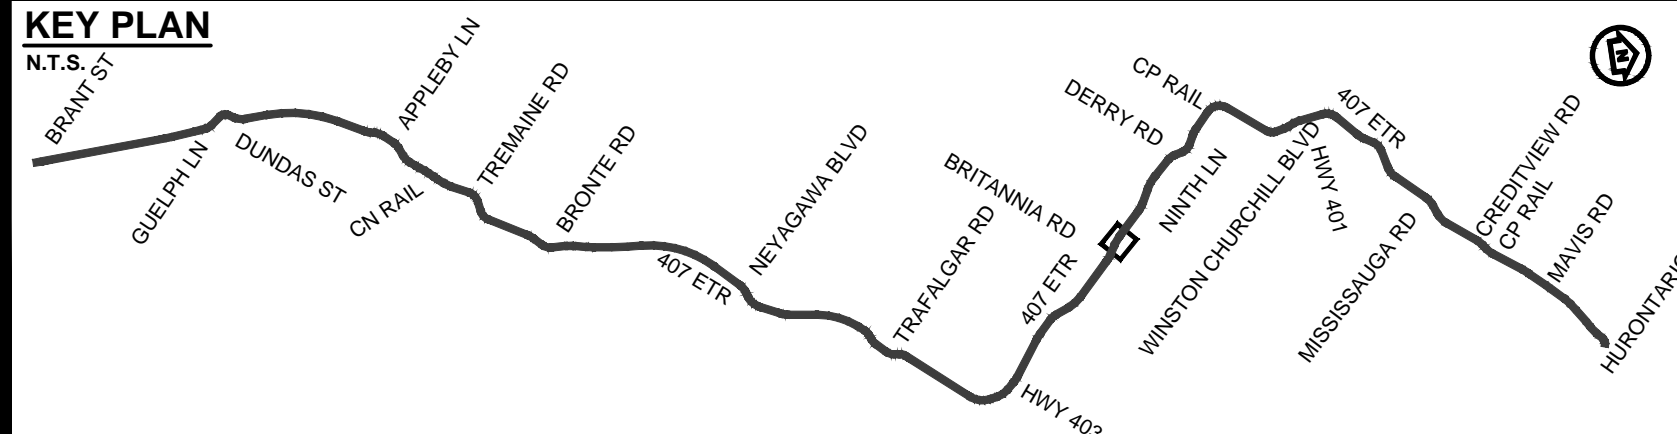

DRAWING NAME: J:\07\7624 ON-MTO 407 TRANSITWAY WC TO BRANTTIS General\03 - Drawings\2 - Plates\EPR Plan and Profile\407 TM4-Plate 46.dwg
 CREATED: Apr 16, 2020 5:47pm
 MODIFIED:

407 TRANSITWAY
 WEST OF BRANT STREET TO WEST OF HURONTARIO STREET
 G.W.P. 16-20003, CA 2016-E-0038
 PLAN AND PROFILE
 STA. 40+040 TO STA. 40+600

PLATE
46
 DATE
 11/20/2019