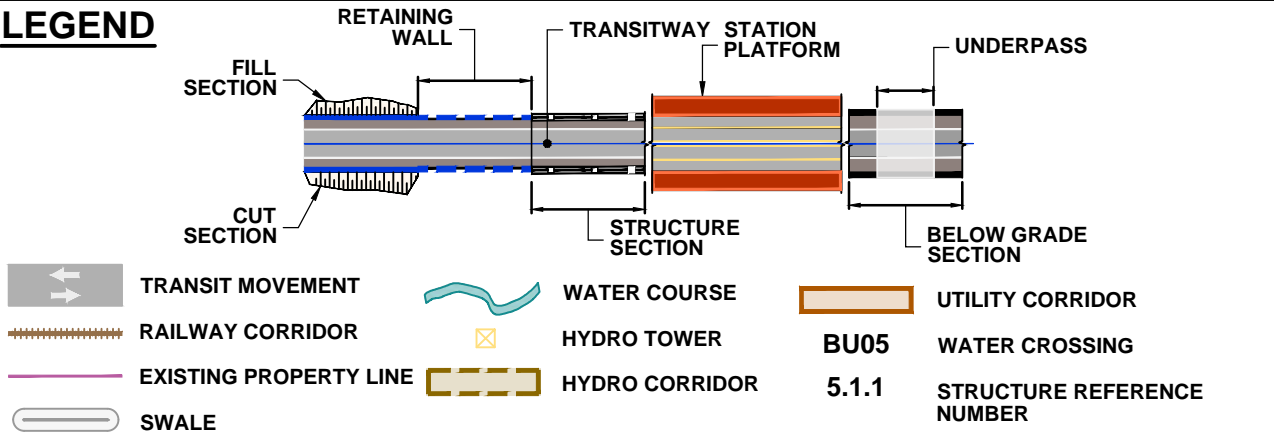

DRAWING NAME: J:\07\7624 ON-MTO 407 TRANSITWAY WC TO BRANTTIS General\03 - Drawings\2 - Plates\EPR Plan and Profile\407 TM4-Plate 46.dwg
 CREATED: Apr 16, 2020 5:47pm
 MODIFIED:

407 TRANSITWAY
 WEST OF BRANT STREET TO WEST OF HURONTARIO STREET
 G.W.P. 16-20003, CA 2016-E-0038
 PLAN AND PROFILE
 STA. 40+040 TO STA. 40+600